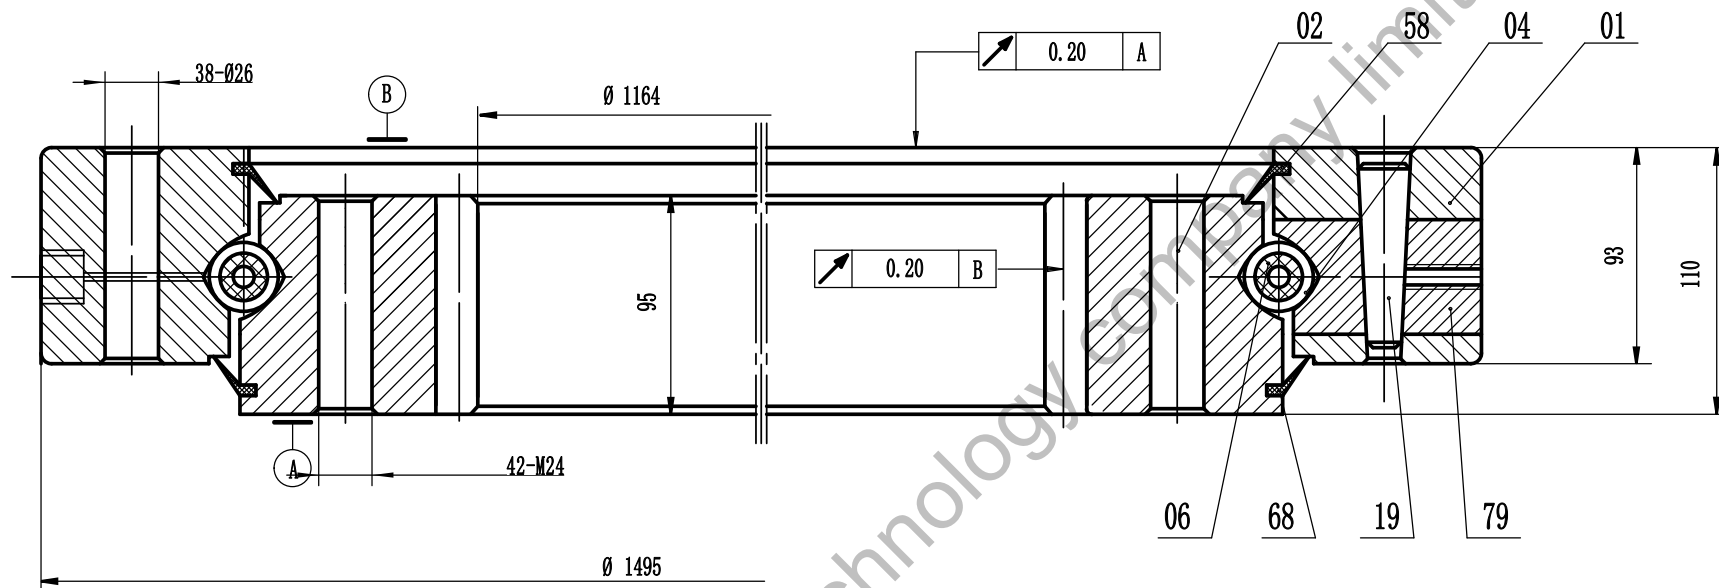

A-A

Remark:

1. Luoyang JCB Bearing Technology Co., Ltd is a technical Inc, specialize in designing and manufacturing slewing ring bearing, we can design and manufactur all kinds of slewing bearing according to client's requirement.

2. This drawing is reference for user, if you need formal drawing, please contact wth us sales@jcb-bearing.com, the official drawing will be submitted after order confirmation.

Contact information

Company Address : No.3 Lianmeng road, Luoyang, Henan, China.

Postal code : 471003

Phone : 86-379-68611678 Fax : 86-379-68611679

E-mail: sales@jcb-bearing.com

Reserved E-mail: sales@slewing-ring-bearings.com

Website: www.jcb-bearing.com

www.slewing-ring-bearings.com

www.slewing-bearings.net

www.swing-bearings.com